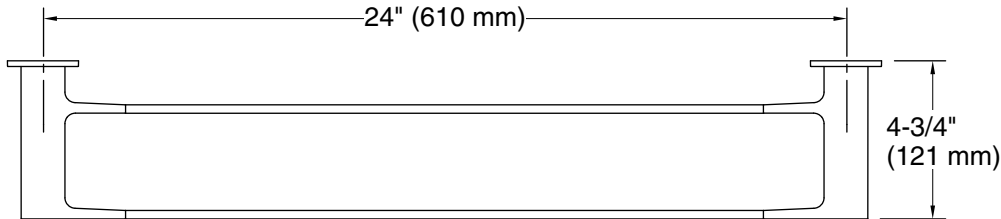

Technical Information

All product dimensions are nominal.

Installation Type: Wall-mount

Material: Zinc, Stainless Steel

Notes

Install this product according to the installation instructions.

CAUTION: Risk of personal injury. Do not install these products in any area where they are likely to be used inadvertently as a grab bar or support bar. These products are not designed or intended for use as a grab bar or support bar.