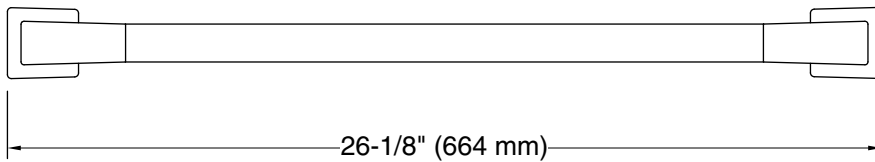

Technical Information

All product dimensions are nominal.

Installation Type: Wall-mount

Material: Zinc, Stainless Steel

Notes

Install this product according to the installation instructions.

CAUTION: Risk of personal injury. Do not install these products in any area where they are likely to be used inadvertently as a grab bar or support bar. These products are not designed or intended for use as a grab bar or support bar.